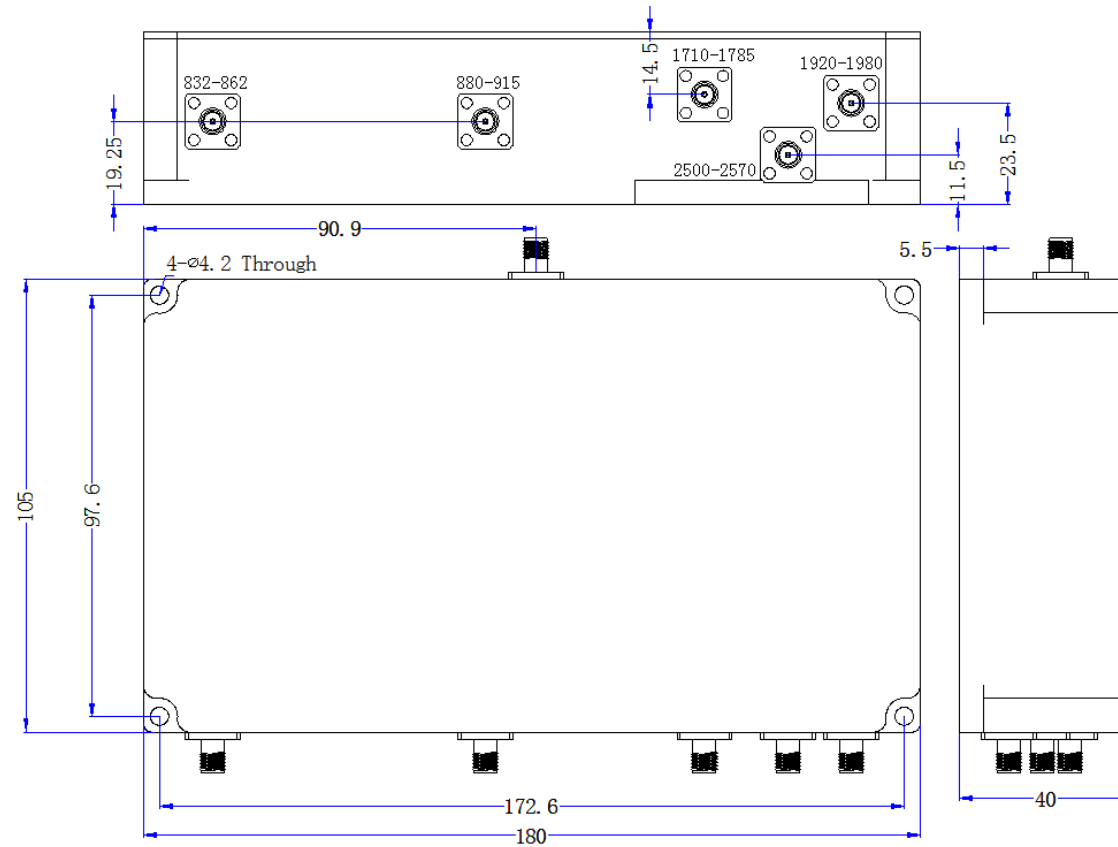

成都利德尔科技有限公司 ChengDu Leader Microwave Technology Co.,Ltd

电话: 028-65199117 传真: 028-65199116

<http://www.leader-mw.com> Leader-mw@hotmail.com

TEL: +86-28-65199117 FAX: +86-28-65199116

Add: 中国 成都市成华区华翰路 89 号 610000

No.89,Huahan Road, chenghua Zone Chengdu, Sichuan China Zip Code:610000