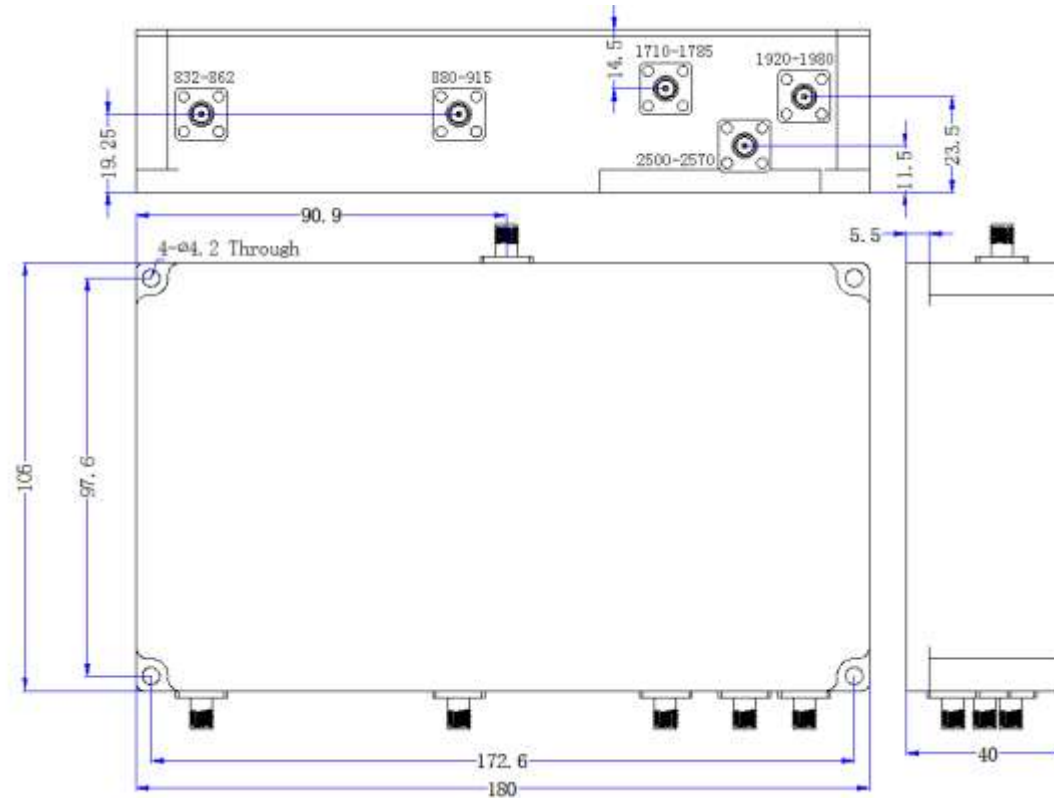

成都利德尔科技有限公司 ChengDu Leader Microwave Technology Co.,Ltd

电话: 028-65199117 传真: 028-65199116

<http://www.leader-mw.com> Leader-mw@hotmail.com

TEL: +86-28-65199117 FAX: +86-28-65199116

Add: 中国 成都市成华区华翰路 89 号 610000

No.89,Huahan Road, chenghua Zone Chengdu, Sichuan China Zip Code:610000